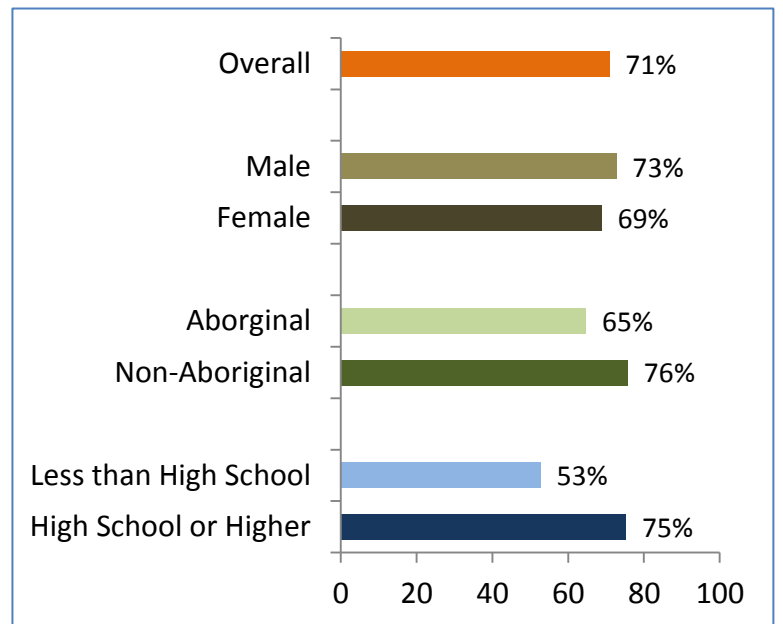

2014 Community Survey Results

Hay River

Did you know?
of people 15+ years

41%
spent nights on
the land

48%
hunted or fished

27%
gathered berries

Percentage with High School Diploma or Higher

Employment Rates

Percentage of Households . . .

Households with Internet (%)

More facts from Hay River

16% of Aboriginal persons 15 and older speak an Aboriginal language (16% in 2009)

What you liked **best**
about your community