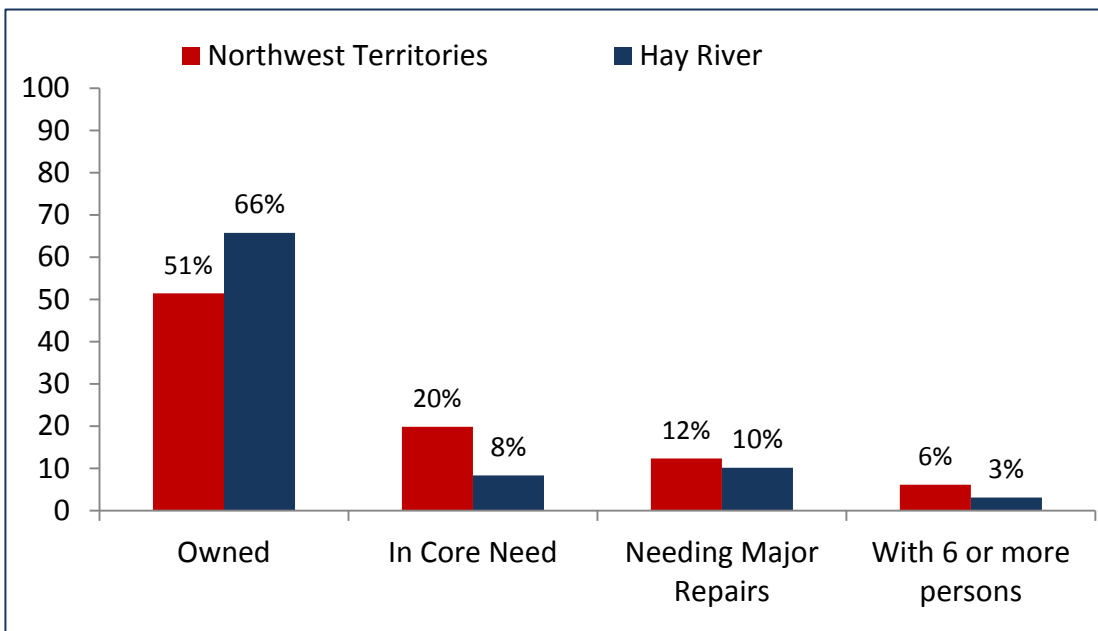

2014 Community Survey Results

Hay River

Did you know?
of people 15+ years

41%
spent nights on
the land

48%
hunted or fished

27%
gathered berries

Percentage with High School Diploma or Higher

Employment Rates

Percentage of Households . . .

Households with Internet (%)

More facts from Hay River

16% of Aboriginal persons 15 and older speak an Aboriginal language (16% in 2009)

What you liked **best**
about your community