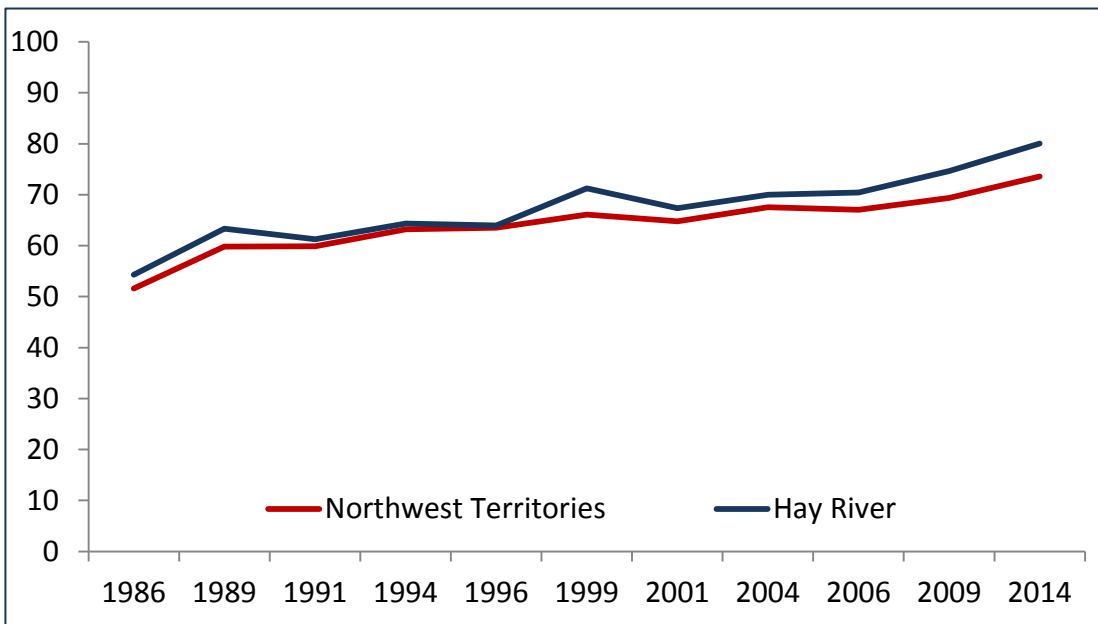

2014 Community Survey Results

Hay River

Did you know?
of people 15+ years

41%
spent nights on
the land

48%
hunted or fished

27%
gathered berries

Percentage with High School Diploma or Higher

Employment Rates

Percentage of Households . . .

Households with Internet (%)

More facts from Hay River

16% of Aboriginal persons 15 and older speak an Aboriginal language (16% in 2009)

What you liked **best**
about your community