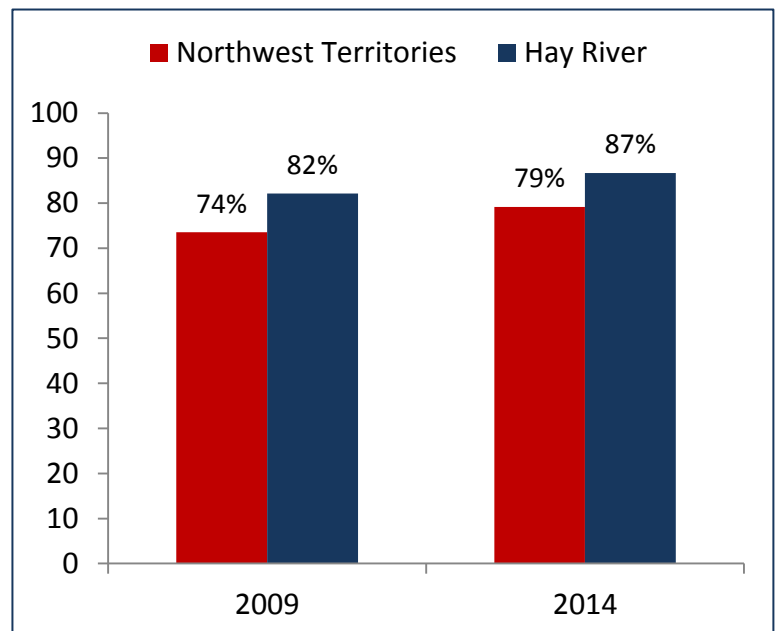

2014 Community Survey Results

Hay River

Did you know?
of people 15+ years

41%
spent nights on
the land

48%
hunted or fished

27%
gathered berries

Percentage with High School Diploma or Higher

Employment Rates

Percentage of Households . . .

Households with Internet (%)

More facts from Hay River

16% of Aboriginal persons 15 and older speak an Aboriginal language (16% in 2009)

What you liked **best**
about your community